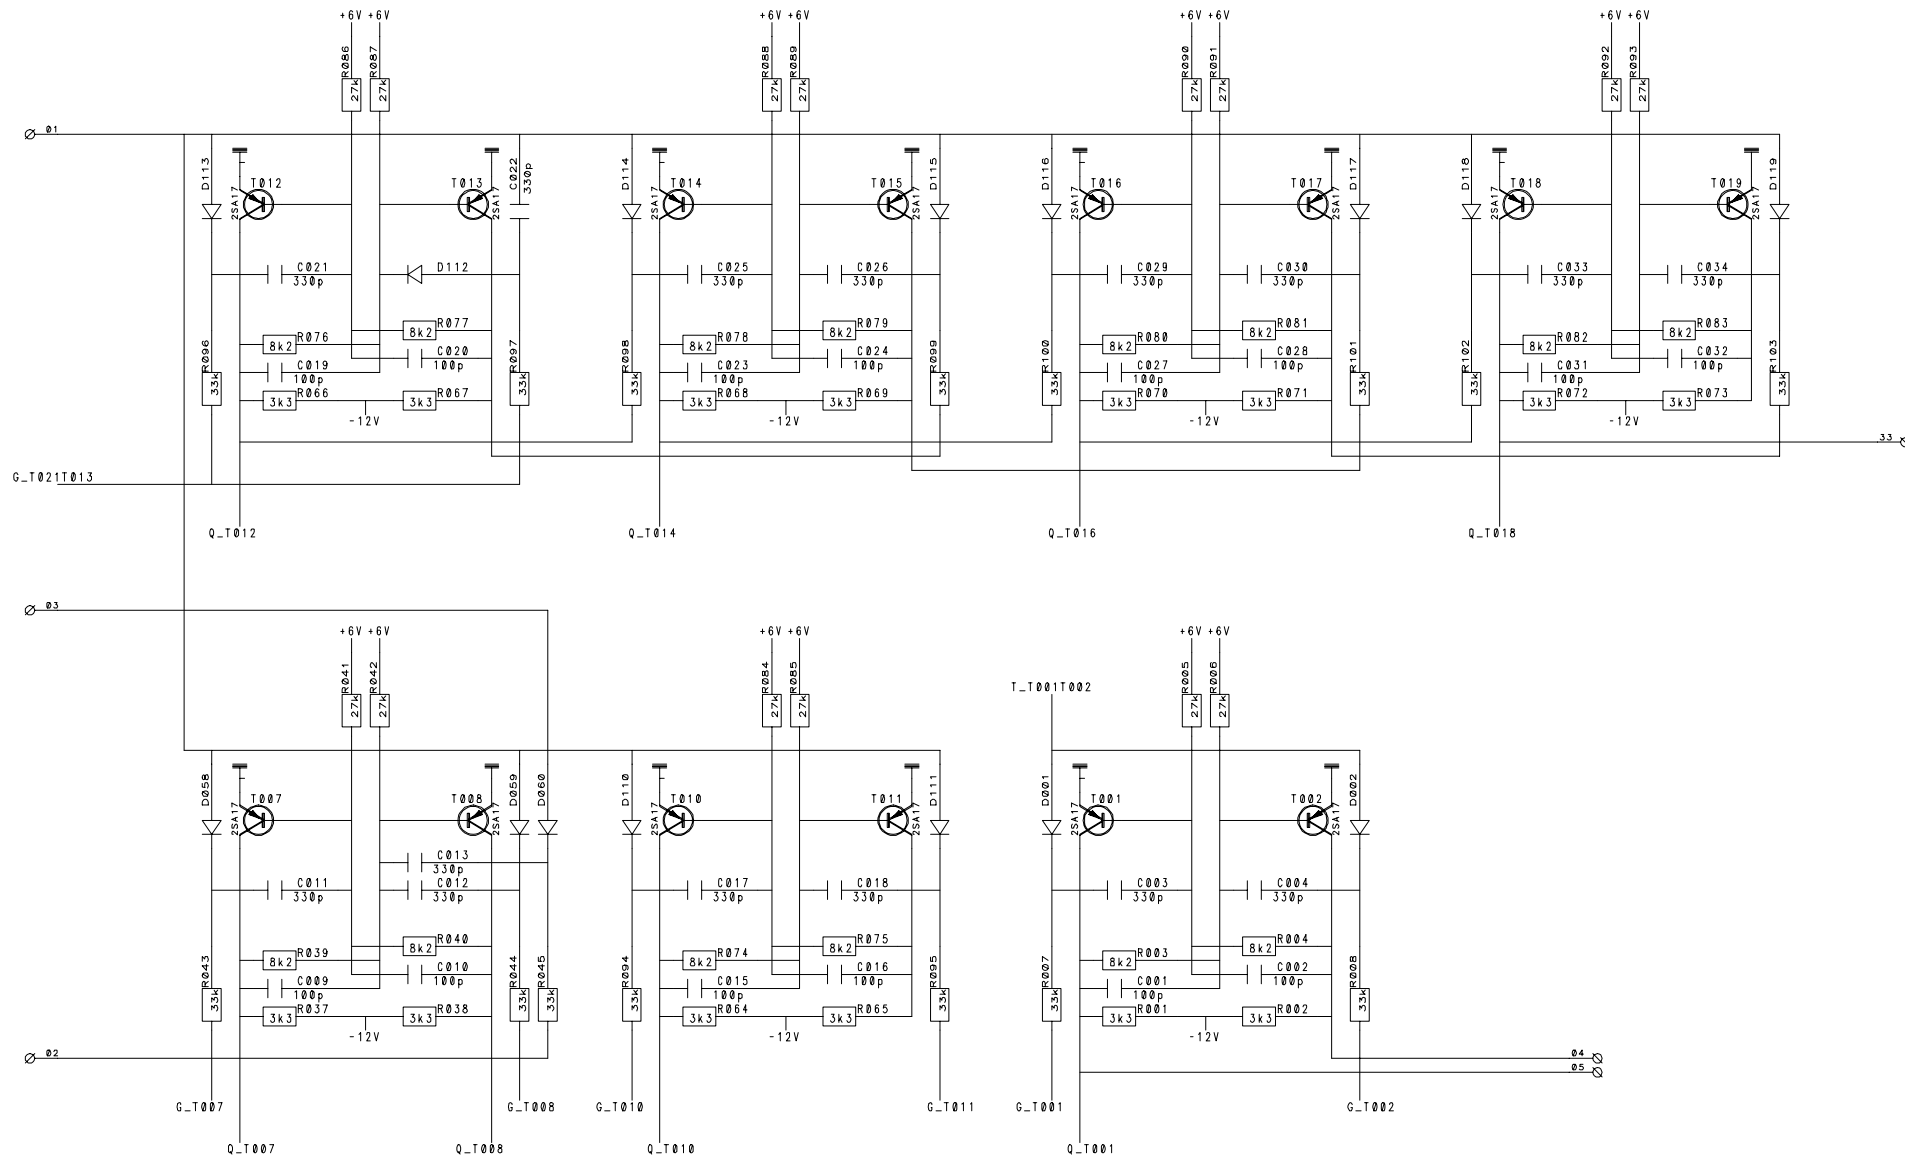

FRIDEN 1112 DIGIT 00 CKT			
Frank Philippe	SIZE: A1	FILE:	02_1
	ENG: FP	DATE:	020502
	SHEET:	1 of 2	

FRIDEN 1112
CIRCUIT TITLE

Frank Phillipse	SIZE: A1	FILE: 01_2
	ENG: FP	DATE: 020227
		SHEET: 2 of 2