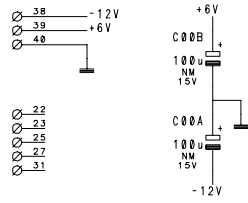

FRIDEN 1112 DIGIT 00 CKT			
Frank Philippe	SIZE: A1	FILE:	02_1
	ENG: FP	DATE:	020502
	SHEET:	1 of 2	

FRIDEN 1112
CIRCUIT TITLE

Frank Phillipse	SIZE: A1	FILE: 01_2
	ENG: FP	DATE: 020227
		SHEET: 2 of 2